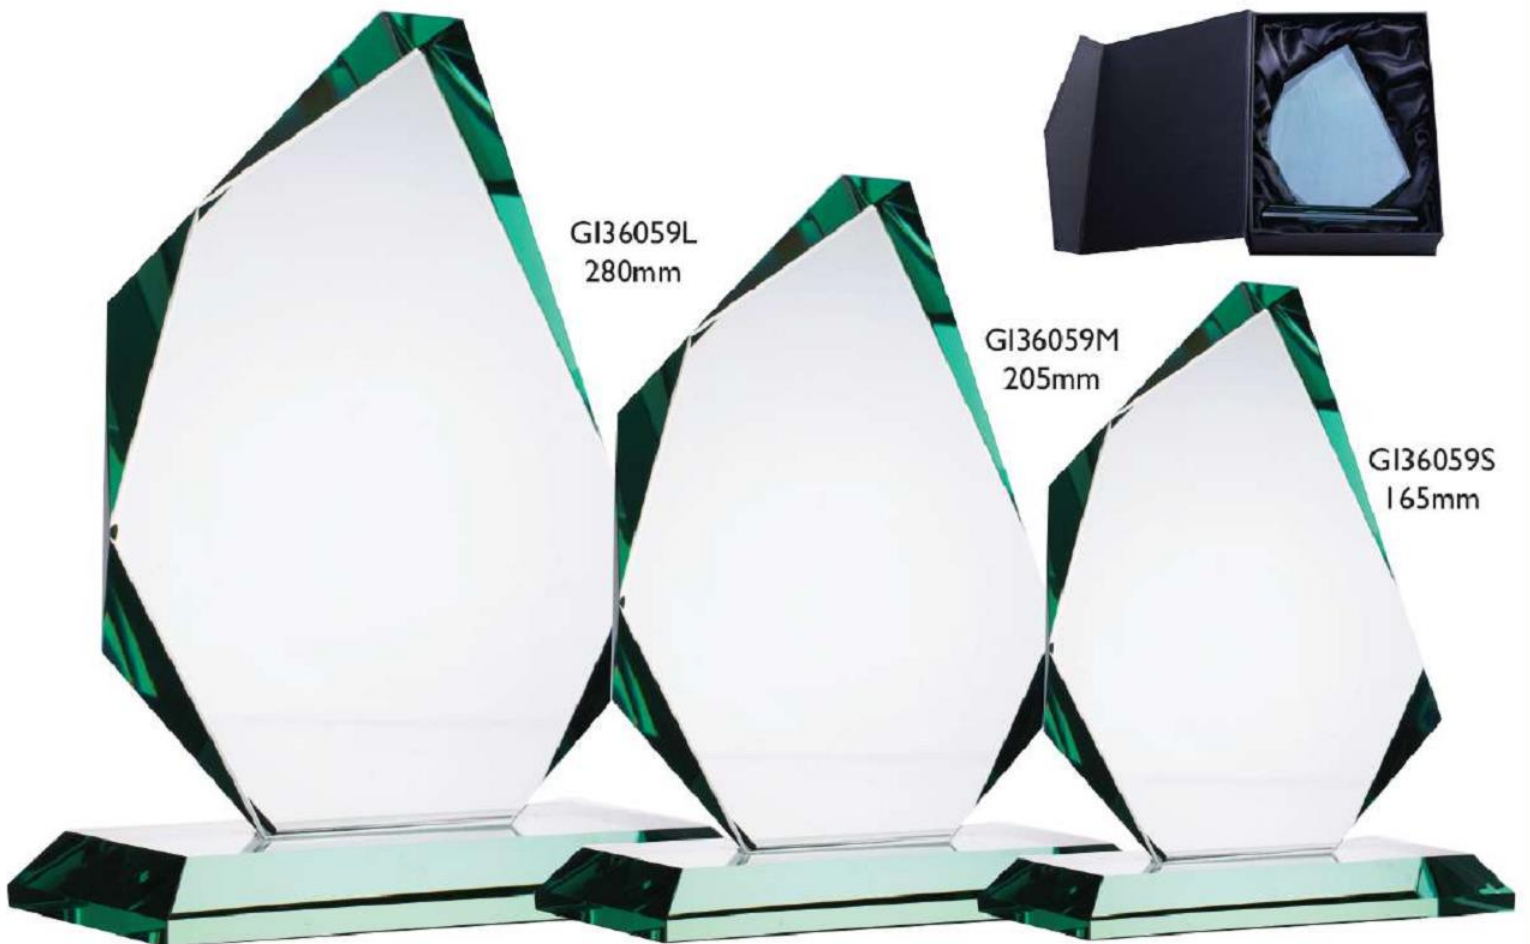

Deluxe Boxed Crystal 15mm Thickness

GI36059L
280mm

GI36059M
205mm

GI36059S
165mm