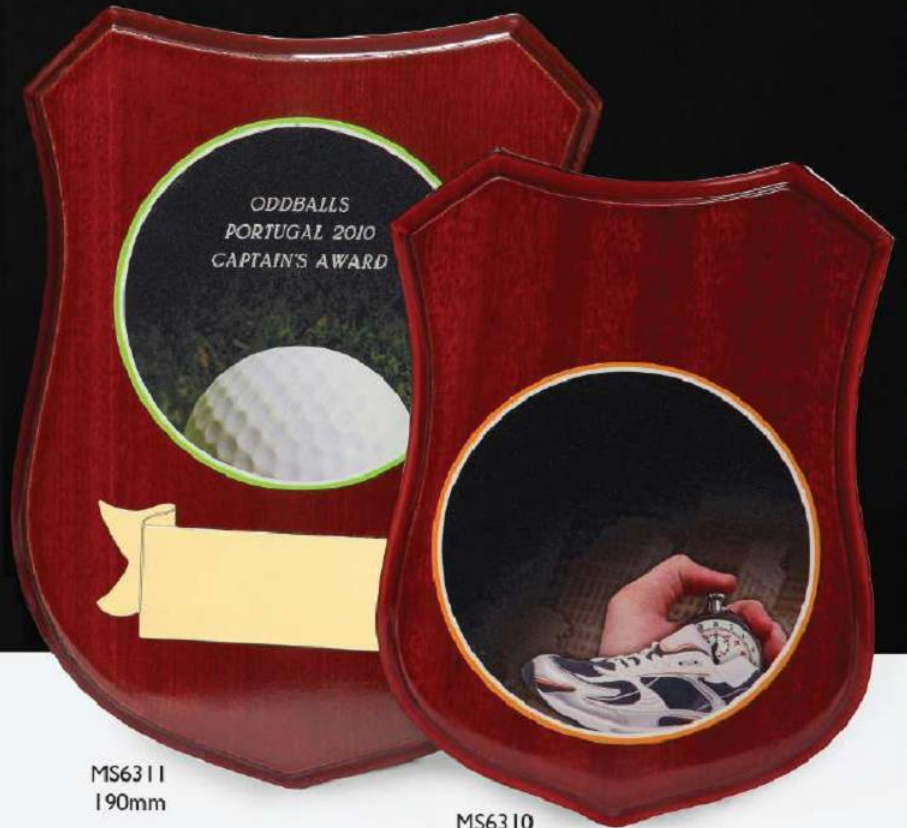

MS6311
190mm

MS6310
160mm